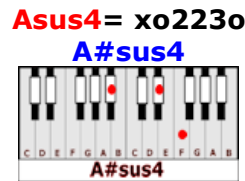

# BEFORE YOU GO – Lewis Capaldi (Eb)

CAPO 1<sup>ST</sup> FRET

GUITAR / KEYBOARD CHORDS:

INTRO: **D/D#**

**D/D#**

I fell by the wayside .. like everyone else

**Bm/Cm**

I hate you, I hate you, I hate you, but I was just kidding myself