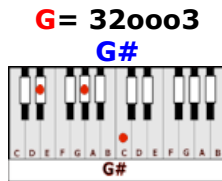

# BEFORE YOU GO – Lewis Capaldi (Eb)

CAPO 1<sup>ST</sup> FRET

GUITAR / KEYBOARD CHORDS:

INTRO: **D/D#**

**D/D#**

I fell by the wayside .. like everyone else

**Bm/Cm**

I hate you, I hate you, I hate you, but I was just kidding myself