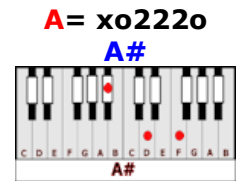

# BEFORE YOU GO – Lewis Capaldi (Eb)

CAPO 1<sup>ST</sup> FRET

GUITAR / KEYBOARD CHORDS:

INTRO: **D/D#**

**D/D#**

I fell by the wayside .. like everyone else

**Bm/Cm**

I hate you, I hate you, I hate you, but I was just kidding myself