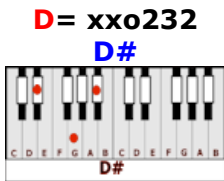

# BEFORE YOU GO – Lewis Capaldi (Eb)

CAPO 1<sup>ST</sup> FRET

GUITAR / KEYBOARD CHORDS:

INTRO: **D/D#**

**D/D#**

I fell by the wayside .. like everyone else

**Bm/Cm**

I hate you, I hate you, I hate you, but I was just kidding myself