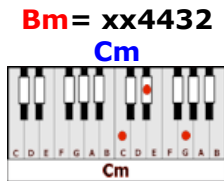

# BEFORE YOU GO – Lewis Capaldi (Eb)

CAPO 1<sup>ST</sup> FRET

GUITAR / KEYBOARD CHORDS:

INTRO: **D/D#**

**D/D#**

I fell by the wayside .. like everyone else

**Bm/Cm**

I hate you, I hate you, I hate you, but I was just kidding myself