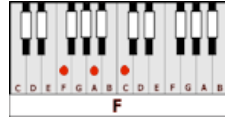

BEST OF MY LOVE – The Eagles (C)

GUITAR / KEYBOARD CHORDS:

Cmaj7 = x32000

C = x32010

Fmaj7 = xx3210

F = xx3211

Em = o22000

Dm = xx0231

G = 320003

G7 = 320001

Cmaj7/G = 332000

INTRO: Cmaj7-C Cmaj7-C Fmaj7-F Fmaj7-F X2

Cmaj7-C Cmaj7-C Fmaj7-F Fmaj7-F
 Every night...I'm lying in bed...holding you close in my dreams
Cmaj7-C Cmaj7-C Fmaj7-F Fmaj7-F
 Thinking about all the things that we said...and coming apart at the seams
Em Dm Em F
 We try to talk it over...but the words come out too rough
C Dm C G7
 I know you were trying..to give me the best of your love