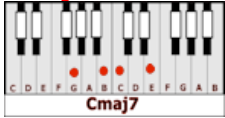

BEST OF MY LOVE – The Eagles (C)

GUITAR / KEYBOARD CHORDS:

Cmaj7 = x32000

C = x32010

Fmaj7 = xx3210

F = xx3211

Em = o22000

Dm = xx0231

C Dm
CHORUS: Oh-oh-oh ohhhh, sweet darlin...you get the best of my love
Cmaj7/G Dm
Oh-oh-oh ohhhh, sweet darlin...you get the best of my love

Fm7 C
BRIDGE: I'm going back in time and it's a sweet dream
Fm7 Dm G
It was a quiet night..and I would be all right..if I could go on sleeping