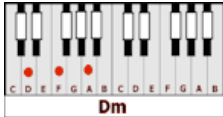

BEST OF MY LOVE – The Eagles (C)

GUITAR / KEYBOARD CHORDS:

Cmaj7 = x32000

C = x32010

Fmaj7 = xx3210

F = xx3211

Em = o22000

Dm = xx0231