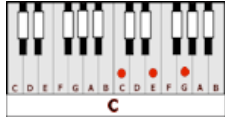

BEST OF MY LOVE – The Eagles (C)

GUITAR / KEYBOARD CHORDS:

Cmaj7 = x32000

C = x32010

Fmaj7 = xx3210

F = xx3211

Em = o22000

Dm = xx0231

G = 320003

G7 = 320001

Cmaj7/G = 332000

INTRO: Cmaj7-C Cmaj7-C Fmaj7-F Fmaj7-F X2

Cmaj7-C Cmaj7-C Fmaj7-F Fmaj7-F
 Every night...I'm lying in bed...holding you close in my dreams
Cmaj7-C Cmaj7-C Fmaj7-F Fmaj7-F
 Thinking about all the things that we said...and coming apart at the seams
Em Dm Em F
 We try to talk it over...but the words come out too rough
C Dm C G7
 I know you were trying..to give me the best of your love