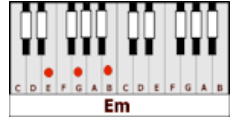

BEST OF MY LOVE – The Eagles (C)

GUITAR / KEYBOARD CHORDS:

Cmaj7 = x32000

C = x32010

Fmaj7 = xx3210

F = xx3211

Em = o22000

Dm = xx0231