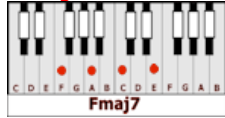

BEST OF MY LOVE – The Eagles (C)

GUITAR / KEYBOARD CHORDS:

Cmaj7 = x32000

C = x32010

Fmaj7 = xx3210

F = xx3211

Em = o22000

Dm = xx0231

G = 320003

G7 = 320001

Cmaj7/G = 332000

INTRO: Cmaj7-C Cmaj7-C Fmaj7-F Fmaj7-F X2

Cmaj7-C Cmaj7-C Fmaj7-F Fmaj7-F
 Every night...I'm lying in bed...holding you close in my dreams
Cmaj7-C Cmaj7-C Fmaj7-F Fmaj7-F
 Thinking about all the things that we said...and coming apart at the seams
Em Dm Em F
 We try to talk it over...but the words come out too rough
C Dm C G7
 I know you were trying..to give me the best of your love