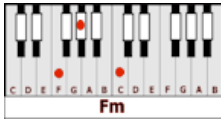

CRUISING FOR BRUISING – Basia (Fm)

GUITAR / KEYBOARD CHORDS:

Fm = xx3111

Db = xx3121

Bbm = x13321

Eb = xx5343

Cm = xx5543

F = xx3211

C7 = x3231o

INTRO: Fm

Fm
Cry...come to me and cry...I know, I know
Db
I know it's not easy...your heart is aching
Fm
But so is mine...but so is mine

Fm
How...can I tell you why...for so long, so long
Db
So long I've been thinking...now I know
Fm
I can't live a lie...can't live a lie

Bbm Eb Cm F Bbm Eb Cm F
PRE-CHORUS: They say true love lasts forever
Bbm Eb Cm F Bbm C7
If we want it There will be waiting

Fm Db
CHORUS: A second chance, baby, but now we need time

Time to learn, time to understand
Bbm Eb Bbm Eb
Where we went wrong, 'cause I feel so strong
Fm
We are cruising for bruising, my baby
Fm Db
A second chance, baby, but now we need time

PRE-CHORUS: **Bbm Eb Cm F Bbm Eb Cm F**
 They say true love lasts forever
Bbm Eb Cm F Bbm C7
 If we want it There will be waiting

CHORUS: **Fm Db**
 A second chance, baby, but now we need time
 Time to learn, time to understand
Bbm Eb Bbm Eb
 Where we went wrong, 'cause I feel so strong
Fm
 We are cruising for bruising, my baby
Fm Db
 A second chance, baby, but now we need time
 Time to learn, time to understand
Bbm Eb Bbm Eb
 Where we went wrong, 'cause I feel so strong
Fm
 We are cruising for bruising