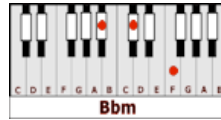

CRUISING FOR BRUISING – Basia (Fm)

GUITAR / KEYBOARD CHORDS:

Fm = xx3111

Db = xx3121

Bbm = x13321

Eb = xx5343

Cm = xx5543

F = xx3211

C7 = x3231o

INTRO: Fm

Fm
Cry...come to me and cry...I know, I know
Db
I know it's not easy...your heart is aching
Fm
But so is mine...but so is mine

Fm
How...can I tell you why...for so long, so long
Db
So long I've been thinking...now I know
Fm
I can't live a lie...can't live a lie

Bbm Eb Cm F Bbm Eb Cm F
PRE-CHORUS: They say true love lasts forever
Bbm Eb Cm F Bbm C7
If we want it There will be waiting

Fm Db
CHORUS: A second chance, baby, but now we need time

Time to learn, time to understand
Bbm Eb Bbm Eb
Where we went wrong, 'cause I feel so strong
Fm
We are cruising for bruising, my baby
Fm Db
A second chance, baby, but now we need time

PRE-CHORUS: **Bbm Eb Cm F Bbm Eb Cm F**
 They say true love lasts forever
Bbm Eb Cm F Bbm C7
 If we want it There will be waiting

CHORUS: **Fm Db**
 A second chance, baby, but now we need time
 Time to learn, time to understand
Bbm Eb Bbm Eb
 Where we went wrong, 'cause I feel so strong
Fm
 We are cruising for bruising, my baby
Fm Db
 A second chance, baby, but now we need time
 Time to learn, time to understand
Bbm Eb Bbm Eb
 Where we went wrong, 'cause I feel so strong
Fm
 We are cruising for bruising