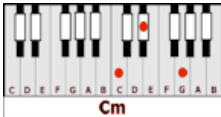

CRUISING FOR BRUISING – Basia (Fm)

GUITAR / KEYBOARD CHORDS:

Fm = xx3111

Db = xx3121

Bbm = x13321

Eb = xx5343

Cm = xx5543

F = xx3211

Bbm Eb Cm F Bbm Eb Cm F
PRE-CHORUS: They say true love lasts forever
Bbm Eb Cm F Bbm C7
If we want it There will be waiting

Fm Db
CHORUS: A second chance, baby, but now we need time

Time to learn, time to understand
Bbm Eb Bbm Eb
Where we went wrong, 'cause I feel so strong
Fm
We are cruising for bruising, my baby
Fm Db
A second chance, baby, but now we need time

PRE-CHORUS: **Bbm Eb Cm F Bbm Eb Cm F**
 They say true love lasts forever
Bbm Eb Cm F Bbm C7
 If we want it There will be waiting

CHORUS: **Fm Db**
 A second chance, baby, but now we need time
 Time to learn, time to understand
Bbm Eb Bbm Eb
 Where we went wrong, 'cause I feel so strong
Fm
 We are cruising for bruising, my baby
Fm Db
 A second chance, baby, but now we need time
 Time to learn, time to understand
Bbm Eb Bbm Eb
 Where we went wrong, 'cause I feel so strong
Fm
 We are cruising for bruising