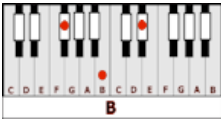

FOOLISH HEART – Steve Perry (E)

GUITAR / KEYBOARD CHORDS:

B = x24442

E = o221oo

F# = xx4322

C#m = xx6654

G#m = 466444

B7 = x212o2

Bb = x13331

F#/Bb = xx8676

INTRO: E X2

E
I need a love that grows .. I don't want it unless I know
B7 G#m
With each passing hour .. someone, somehow
C#m F#
Will be there .. ready to share

E
I need a love that's strong .. I'm so tired of being alone
B7 G#m
But will my lonely heart .. play the part
C#m F#
Of the fool again .. before I begin