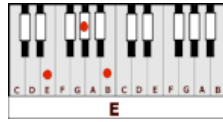

FOOLISH HEART – Steve Perry (E)

GUITAR / KEYBOARD CHORDS:

B = x24442

E = o221oo

F# = xx4322

C#m = xx6654

G#m = 466444

B7 = x212o2

Bb = x13331

F#/Bb = xx8676

INTRO: E X2

E
I need a love that grows .. I don't want it unless I know
B7 G#m
With each passing hour .. someone, somehow
C#m F#
Will be there .. ready to share

E
I need a love that's strong .. I'm so tired of being alone
B7 G#m
But will my lonely heart .. play the part
C#m F#
Of the fool again .. before I begin