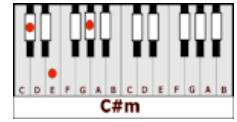

FOOLISH HEART – Steve Perry (E)

GUITAR / KEYBOARD CHORDS:

B = x24442

E = o221oo

F# = xx4322

C#m = xx6654

G#m = 466444

B7 = x212o2

Bb = x13331

F#/Bb = xx8676

INTRO: E X2

E
I need a love that grows .. I don't want it unless I know
B7 G#m
With each passing hour .. someone, somehow
C#m F#
Will be there .. ready to share

E
I need a love that's strong .. I'm so tired of being alone
B7 G#m
But will my lonely heart .. play the part
C#m F#
Of the fool again .. before I begin