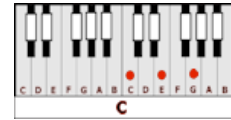

## GUITAR / KEYBOARD CHORDS:

**G** = 320003

**F** = xx3211

**C** = x32010

## INTRO: G F C G

**G** County road 233 .. **F** under my feet  
**C** Nothin' on this white rock but **G** little old me  
**G** I've got two miles `til .. **F** he makes bail  
**C** And if I'm right were headed straight for **G** hell