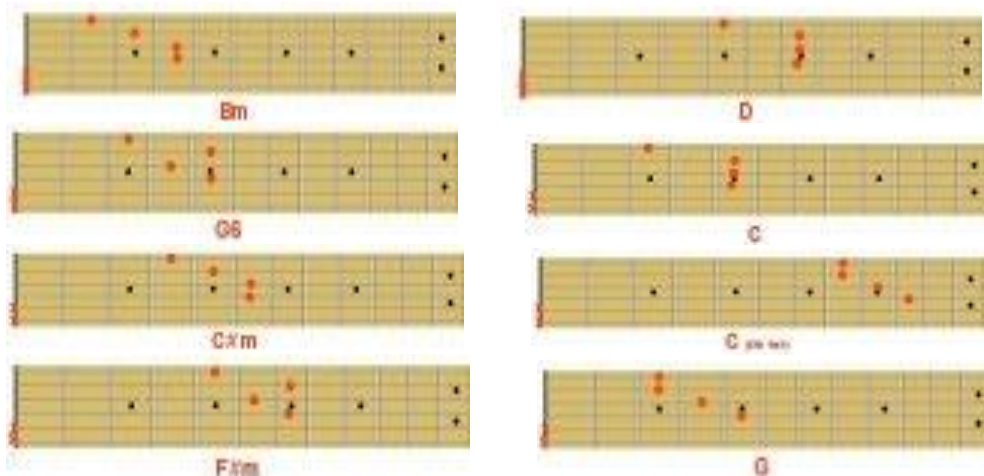

# HAVE YOU EVER HAD THAT FEELIN' – Cecilio & Kapono (B)

*(Intro is played softly)*

**INTRO:** Hey, mister sun...won't you shine on me  
 C And give me some light...so that I can see  
 Bm And, hey mister bluebird...won't you sing for me  
 C And I'll sing along...in harmony  
 Bm And hey, everybody...listen to the music  
 C 'Cause once you get that feelin'...I'm sure you can't lose it **C#m** *(changes key at full tempo)*

*(sing me a song)*  
 C#m F#m  
 Well, I'll.. sing you a song that will ease your mind

*(play me a tune)*  
 D F#m  
 And I'll.. play you a tune that will take you higher

*(don't make me cry)*  
 C#m F#m  
 Play you a song that would make you cry