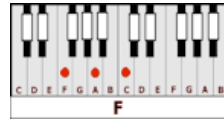

I CAN'T HELP MYSELF – Four Tops (C)

GUITAR / KEYBOARD CHORDS:

C = x32010

G = 320003

Dm = xx0231

F = xx3211

Am = xo2210

(intro riff is C-G-A-C G-A-C)

(intro riff played quietly)

C
BRIDGE: When I call your name .. girl, it starts the flame
Burning in my heart .. tearin' it all apart
No matter how I try .. my love, I cannot hide .. `cause

C
Sugarpie honeybunch .. you know that I'm weak for you
Dm **F** **G G G-Am**
I can't help myself .. I love you and nobody else
C **G**
Sugarpie, honeybunch .. I'll do anything you ask me to
Dm **F** **G G G-Am**
I can't help myself .. I want you and nobody else