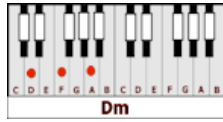

I CAN'T HELP MYSELF – Four Tops (C)

GUITAR / KEYBOARD CHORDS:

C = x32010

G = 320003

Dm = xx0231

F = xx3211

Am = xo2210

(intro riff is C-G-A-C G-A-C)