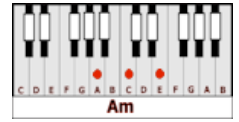

I CAN'T HELP MYSELF – Four Tops (C)

GUITAR / KEYBOARD CHORDS:

C = x32010

G = 320003

Dm = xx0231

F = xx3211

Am = xo2210

(intro riff is C-G-A-C G-A-C)