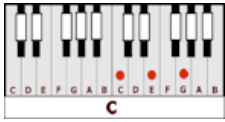

I CAN'T HELP MYSELF – Four Tops (C)

GUITAR / KEYBOARD CHORDS:

C = x32010

G = 320003

Dm = xx0231

F = xx3211

Am = xo2210

(intro riff is C-G-A-C G-A-C)

(intro riff played quietly)

C
BRIDGE: When I call your name .. girl, it starts the flame
Burning in my heart .. tearin' it all apart
No matter how I try .. my love, I cannot hide .. `cause

C
Sugarpie honeybunch .. you know that I'm weak for you
Dm **F** **G G G-Am**
I can't help myself .. I love you and nobody else
C **G**
Sugarpie, honeybunch .. I'll do anything you ask me to
Dm **F** **G G G-Am**
I can't help myself .. I want you and nobody else