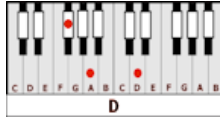

I GOT A LINE ON YOU – Spirit (B)

GUITAR / KEYBOARD CHORDS:

(for best sound, use barre chords)

B = xx4442
Barred = 799877

D = xx0232
Barred = xx777x

E = o221oo
Barred = xx999x

B7 = x212o2
Barred = 797877

G = 3200o3
Barred = 355433

A = xo222o
Barred = 577655

INTRO: B

B-A A-B X4

B D-E B E-D X2

B D-E

B E-D

B D-E

B E-D

BRIDGE: **B** (bass sustained over percussion solos)

B (sustained bass continues)
You know my winter's almost over .. summer's a-comin' on strong
B **E** **B B7**
I can love you, love you, love you, love you all year long