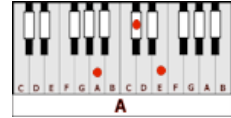

I GOT A LINE ON YOU – Spirit (B)

GUITAR / KEYBOARD CHORDS:

(for best sound, use barre chords)

B = xx4442
Barred = 799877

D = xx0232
Barred = xx777x

E = o221oo
Barred = xx999x

B7 = x212o2
Barred = 797877

G = 3200o3
Barred = 355433

A = xo222o
Barred = 577655

INTRO: B

B-A A-B X4

B D-E B E-D X2

B D-E

B E-D

B D-E

B E-D

BRIDGE: **B** (bass sustained over percussion solos)

B (sustained bass continues)
You know my winter's almost over .. summer's a-comin' on strong
B **E** **B B7**
I can love you, love you, love you, love you all year long