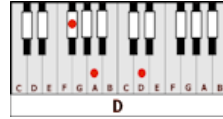

JUST THE WAY YOU ARE – Billy Joel (D)

GUITAR / KEYBOARD CHORDS:

Gm6/D = x52333

G/D = xx0003

Dsus4 = xx0233

D = xx0232

Bm6 = x2o1o2

Gmaj7 = xx00o2

Gmaj7 A6 F#m7 B7
BRIDGE: I need to know that you will always be...
Em7 A7sus D D/C
the same old someone that I knew
Bb C Am7 D9
What will it take till you believe in me
Gm C/G G/A
The way that I believe in you

SAX SOLO: D Bm6 Gmaj7 Bm D7
Gmaj7 Gm D/F# Am7 D7
Gmaj7 Gm D/F# Bm7
E9sus4 E9 G/A

D **Bm6** **Gmaj7** **Bm** **D9**
 I don't want clever conversation
Gmaj7 **Gm** **D/F#**
 I never want to work that hard
Am7 D7 Gmaj7 **Gm** **D/F#** **Bm7**
 Mmmm I just want someone that I can talk to
Em **A7sus4** **Bb C Am7 D9 Gm A7sus4 A7**
 I want you just the way you are