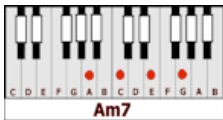

Am7 = xo2o1o