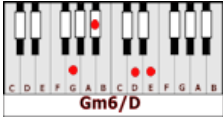

JUST THE WAY YOU ARE – Billy Joel (D)

GUITAR / KEYBOARD CHORDS:

Gm6/D = x52333

G/D = xx0003

Dsus4 = xx0233

D = xx0232

Bm6 = x2o1o2

Gmaj7 = xx00o2

Gmaj7 A6 F#m7 B7
BRIDGE: I need to know that you will always be...
Em7 A7sus D D/C
the same old someone that I knew
Bb C Am7 D9
What will it take till you believe in me
Gm C/G G/A
The way that I believe in you

SAX SOLO: D Bm6 Gmaj7 Bm D7
Gmaj7 Gm D/F# Am7 D7
Gmaj7 Gm D/F# Bm7
E9sus4 E9 G/A

D **Bm6** **Gmaj7** **Bm** **D9**
 I don't want clever conversation
Gmaj7 **Gm** **D/F#**
 I never want to work that hard
Am7 D7 Gmaj7 **Gm** **D/F#** **Bm7**
 Mmmm I just want someone that I can talk to
Em **A7sus4** **Bb C Am7 D9 Gm A7sus4 A7**
 I want you just the way you are