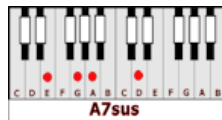

A7sus = xo2o3o

D/C = x3o232

Bb = x13331

C = x32o1o C/G = 332o1o Em = o22ooo A7sus4 = xo2o3o A7 = xo2o2o

INTRO: Gm6/D G/D Dsus4 X2

D Bm6 Gmaj7 Bm D7
Don't go changin' to try please me
Gmaj7 Gm7 D/F#
You never let me down before
Am7 D7 Gmaj7 Gm7 D/F# Bm7
Mmmm Don't imagine you're too familiar
E9sus4 E9 G/A
And I don't see you anymore