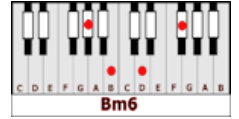

JUST THE WAY YOU ARE – Billy Joel (D)

GUITAR / KEYBOARD CHORDS:

Gm6/D = x52333

G/D = xx0003

Dsus4 = xx0233

D = xx0232

Bm6 = x2o1o2

Gmaj7 = xx00o2

Gmaj7 A6 F#m7 B7
BRIDGE: I need to know that you will always be...
Em7 A7sus D D/C
the same old someone that I knew
Bb C Am7 D9
What will it take till you believe in me
Gm C/G G/A
The way that I believe in you

SAX SOLO: D Bm6 Gmaj7 Bm D7
Gmaj7 Gm D/F# Am7 D7
Gmaj7 Gm D/F# Bm7
E9sus4 E9 G/A

D **Bm6** **Gmaj7** **Bm** **D9**
 I don't want clever conversation
Gmaj7 **Gm** **D/F#**
 I never want to work that hard
Am7 D7 Gmaj7 **Gm** **D/F#** **Bm7**
 Mmmm I just want someone that I can talk to
Em **A7sus4** **Bb C Am7 D9 Gm A7sus4 A7**
 I want you just the way you are