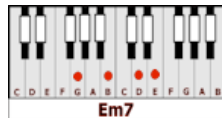

Em7 = o22o3o

Dmaj7 = xxo222