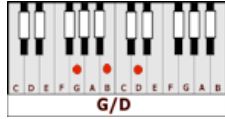

JUST THE WAY YOU ARE – Billy Joel (D)

GUITAR / KEYBOARD CHORDS:

Gm6/D = x52333

G/D = xx0003

Dsus4 = xx0233

D = xx0232

Bm6 = x2o1o2

Gmaj7 = xx00o2

Gmaj7 A6 F#m7 B7
BRIDGE: I need to know that you will always be...
Em7 A7sus D D/C
the same old someone that I knew
Bb C Am7 D9
What will it take till you believe in me
Gm C/G G/A
The way that I believe in you

SAX SOLO: D Bm6 Gmaj7 Bm D7
Gmaj7 Gm D/F# Am7 D7
Gmaj7 Gm D/F# Bm7
E9sus4 E9 G/A

D **Bm6** **Gmaj7** **Bm** **D9**
 I don't want clever conversation
Gmaj7 **Gm** **D/F#**
 I never want to work that hard
Am7 D7 Gmaj7 **Gm** **D/F#** **Bm7**
 Mmmm I just want someone that I can talk to
Em **A7sus4** **Bb C Am7 D9 Gm A7sus4 A7**
 I want you just the way you are