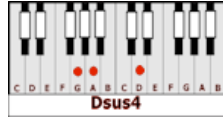

JUST THE WAY YOU ARE – Billy Joel (D)

GUITAR / KEYBOARD CHORDS:

Gm6/D = x52333

G/D = xx0003

Dsus4 = xx0233

D = xx0232

Bm6 = x2o1o2

Gmaj7 = xx00o2

SAX SOLO: D Bm6 Gmaj7 Bm D7
Gmaj7 Gm D/F# Am7 D7
Gmaj7 Gm D/F# Bm7
E9sus4 E9 G/A

D **Bm6** **Gmaj7** **Bm** **D9**
 I don't want clever conversation
Gmaj7 **Gm** **D/F#**
 I never want to work that hard
Am7 D7 Gmaj7 **Gm** **D/F#** **Bm7**
 Mmmm I just want someone that I can talk to
Em **A7sus4** **Bb C Am7 D9 Gm A7sus4 A7**
 I want you just the way you are