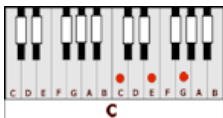

A7sus = xo2o3o

D/C = x3o232

Bb = x13331

C = x32o1o C/G = 332o1o Em = o22ooo A7sus4 = xo2o3o A7 = xo2o2o

INTRO: Gm6/D G/D Dsus4 X2

D Bm6 Gmaj7 Bm D7
Don't go changin' to try please me
Gmaj7 Gm7 D/F#
You never let me down before
Am7 D7 Gmaj7 Gm7 D/F# Bm7
Mmmm Don't imagine you're too familiar
E9sus4 E9 G/A
And I don't see you anymore