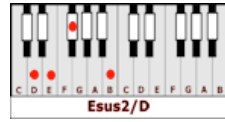

LIVIN' ON A PRAYER – Bon Jovi (Em)

GUITAR / KEYBOARD CHORDS:

Esus2= o24444

Esus2/C= x34454

Esus2/D= x54454

Em= o22000

C= x32010

D= xx0232