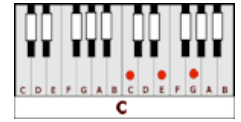

LIVIN' ON A PRAYER – Bon Jovi (Em)

GUITAR / KEYBOARD CHORDS:

Esus2= o24444

Esus2/C= x34454

Esus2/D= x54454

Em= o22000

C= x32010

D= xx0232