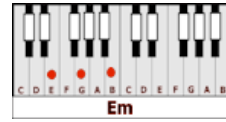

LIVIN' ON A PRAYER – Bon Jovi (Em)

GUITAR / KEYBOARD CHORDS:

Esus2= o24444

Esus2/C= x34454

Esus2/D= x54454

Em= o22000

C= x32010

D= xx0232

G= 320003

Gm= 355333

Eb= xx5343

F= xx3211

Bb= x13331

INTRO: Esus2 Esus2/C Esus2/D
 Esus2 Esus2/C Esus2/D
 Esus2 Esus2/C Esus2/D
 Esus2 Esus2/C Esus2/D
 Esus2 Esus2/C Esus2/D

Once upon a time not so long ago