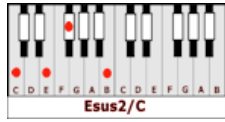

LIVIN' ON A PRAYER – Bon Jovi (Em)

GUITAR / KEYBOARD CHORDS:

Esus2= o24444

Esus2/C= x34454

Esus2/D= x54454

Em= o22000

C= x32010

D= xx0232

G= 320003

Gm= 355333

Eb= xx5343

F= xx3211

Bb= x13331

INTRO: Esus2 Esus2/C Esus2/D
 Esus2 Esus2/C Esus2/D
 Esus2 Esus2/C Esus2/D
 Esus2 Esus2/C Esus2/D
 Esus2 Esus2/C Esus2/D

Once upon a time not so long ago