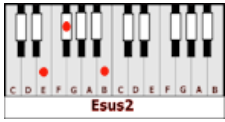

LIVIN' ON A PRAYER – Bon Jovi (Em)

GUITAR / KEYBOARD CHORDS:

Esus2= o24444

Esus2/C= x34454

Esus2/D= x54454

Em= o22000

C= x32010

D= xx0232