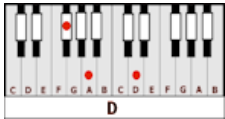

LIVIN' ON A PRAYER – Bon Jovi (Em)

GUITAR / KEYBOARD CHORDS:

Esus2= o24444

Esus2/C= x34454

Esus2/D= x54454

Em= o22000

C= x32010

D= xx0232