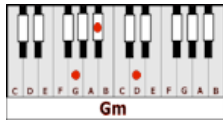

ROLLING IN THE DEEP – Adele (Cm)

CAPO 3RD FRET

GUITAR / KEYBOARD CHORDS:

Am = xo221o

Cm

Em = o2200o

Gm

G = 320003

F/G# F/G#
Rolling in the deep
(Tears are gonna fall, rolling in the deep)

G/A# Am/Cm G/A#
You had my heart inside... of your hand
(You're gonna wish you never had met me)

F/G# F/G# G/A#
And you played it... To the beat
(Tears are gonna fall Rolling in the deep)

F/G#
Rolling in the deep
(Tears are gonna fall, rolling in the deep)
G/A# **Am/Cm** **G/A#**
You had my heart inside... of your hand
(You're gonna wish you never had met me)
F/G# **F/G#** **G/A#**
And you played it... To the beat
(Tears are gonna fall Rolling in the deep)

G/A# **Am/Cm** **G/A#**
We could have had it all...
(You're gonna wish you, never had met me)
F/G#
Rolling in the deep
(Tears are gonna fall, rolling in the deep)
G/A# **Am/Cm** **G/A#**
You had my heart inside... of your hand
(You're gonna wish you never had met me)
F/G# **F/G#**
But you played it. You played it. You played it.
G/A# **Am/Cm**
You played it to the beat.