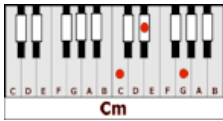

ROLLING IN THE DEEP – Adele (Cm)

CAPO 3RD FRET

GUITAR / KEYBOARD CHORDS:

Am = xo221o

Cm

Em = o2200o

Gm

G = 320003

F/G#
Rolling in the deep
(Tears are gonna fall, rolling in the deep)
G/A# **Am/Cm** **G/A#**
You had my heart inside... of your hand
(You're gonna wish you never had met me)
F/G# **F/G#** **G/A#**
And you played it... To the beat
(Tears are gonna fall Rolling in the deep)

G/A# **Am/Cm** **G/A#**
We could have had it all...
(You're gonna wish you, never had met me)
F/G#
Rolling in the deep
(Tears are gonna fall, rolling in the deep)
G/A# **Am/Cm** **G/A#**
You had my heart inside... of your hand
(You're gonna wish you never had met me)
F/G# **F/G#**
But you played it. You played it. You played it.
G/A# **Am/Cm**
You played it to the beat.