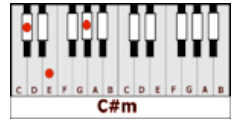

SO FAR AWAY – Dire Straits (E)

GUITAR / KEYBOARD CHORDS:

B= xx4442

A= xo222o

E= o221oo

C#m= xx6654

INTRO: B A E X3

E **B** **E**
Here I am again in this mean old town .. and you're so far away from me
B **E**
And where are you when the sun goes down .. you're so far away from me