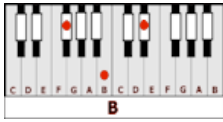

SO FAR AWAY – Dire Straits (E)

GUITAR / KEYBOARD CHORDS:

B= xx4442

A= xo222o

E= o221oo

C#m= xx6654

INTRO: B A E X3

E **B** **E**
Here I am again in this mean old town .. and you're so far away from me
B **E**
And where are you when the sun goes down .. you're so far away from me

A **C#m** **B** **E**
CHORUS: You're so far away from me .. you're so far, I just can't see
A **C#m** **B** **A** **E**
You're so far away from me .. you're so far away from me *(alright)*

INTERLUDE: B A E