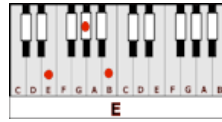

SO FAR AWAY – Dire Straits (E)

GUITAR / KEYBOARD CHORDS:

B= xx4442

A= xo222o

E= o221oo

C#m= xx6654

INTRO: B A E X3

E **B** **E**
Here I am again in this mean old town .. and you're so far away from me
B **E**
And where are you when the sun goes down .. you're so far away from me

A **C#m** **B** **E**
CHORUS: You're so far away from me .. you're so far, I just can't see
A **C#m** **B** **A** **E**
You're so far away from me .. you're so far away from me *(alright)*

INTERLUDE: B A E