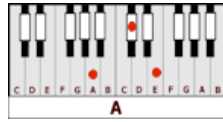

SO FAR AWAY – Dire Straits (E)

GUITAR / KEYBOARD CHORDS:

B= xx4442

A= xo222o

E= o221oo

C#m= xx6654

INTRO: B A E X3

E **B** **E**
Here I am again in this mean old town .. and you're so far away from me
B **E**
And where are you when the sun goes down .. you're so far away from me