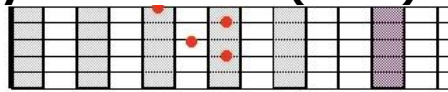

SPOOKY – Atlanta Rhythm Section (Em7)

Em7
7th Fret

Dmaj7
5th Fret

Bass - (A-A#-B) (A-A#-B) (A-A#-B) (A-A#-B...)
INTRO: D-D-D-D-D D-D-D-D-D D-D-D-D-D D-D-D-D-D

Em7 - Dmaj7 Em7 - Dmaj7

Em7 - Dmaj7 Em7 - Dmaj7
 In the cool of the evening when everything is getting' kind of groovy

Em7 - Dmaj7 Em7 - Dmaj7
 I call you up and ask you if you'd like to go with me and see a movie

Em7
 First you say no, you've got some plans for the night

Dmaj7 Eb
 And then you stop.....and say.....all right