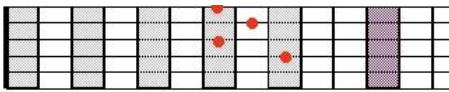

SPOOKY – Atlanta Rhythm Section (Em7)

Em7
7th Fret

Dmaj7
5th Fret

Bass - (A-A#-B) (A-A#-B) (A-A#-B) (A-A#-B...)
INTRO: D-D-D-D-D D-D-D-D-D D-D-D-D-D D-D-D-D-D

Em7 - Dmaj7 Em7 - Dmaj7

Em7 - Dmaj7 Em7 - Dmaj7
 In the cool of the evening when everything is getting' kind of groovy

Em7 - Dmaj7 Em7 - Dmaj7
 I call you up and ask you if you'd like to go with me and see a movie

Em7
 First you say no, you've got some plans for the night

Dmaj7 Eb
 And then you stop.....and say.....all right