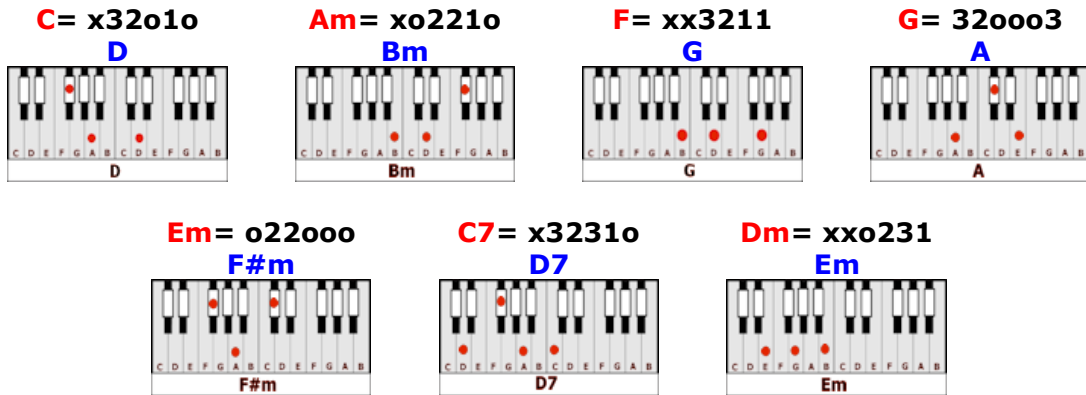

WASTED ON THE WAY – Crosby, Still & Nash (D)

CAPO 2ND FRET

GUITAR / KEYBOARD CHORDS:

INTRO: C/D G/A C/D

C/D Am/Bm
Look around me .. I can see my life before me
F/G G/A C/D
Running rings around the way it used to be
C/D Am/Bm
I am older now .. I have more than what I wanted
F/G G/A F/G C/D (pause)
But I wish that I had started long before I did