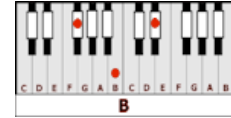

WHEN WILL I BE LOVED – Linda Ronstadt (E)

GUITAR / KEYBOARD CHORDS:

(best played with barre chords)

E_b = xx5343

E = o221oo

A = xo222o

B = xx4442

D = xxo232