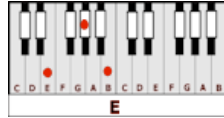

WHEN WILL I BE LOVED – Linda Ronstadt (E)

GUITAR / KEYBOARD CHORDS:

(best played with barre chords)

E_b = xx5343

E = o221oo

A = xo222o

B = xx4442

D = xxo232