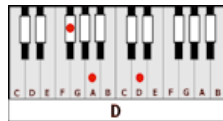

WHEN WILL I BE LOVED – Linda Ronstadt (E)

GUITAR / KEYBOARD CHORDS:

(best played with barre chords)

E_b = xx5343

E = o221oo

A = xo222o

B = xx4442

D = xxo232