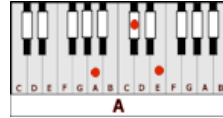

WHEN WILL I BE LOVED – Linda Ronstadt (E)

GUITAR / KEYBOARD CHORDS:

(best played with barre chords)

E_b = xx5343

E = o221oo

A = xo222o

B = xx4442

D = xxo232