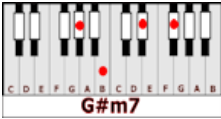

# OUR GOD – Chris Tomlin (G#m)

CAPO 4<sup>TH</sup> FRET

GUITAR / KEYBOARD CHORDS:

Em7 = o22o33

G#m7

C = x32o1o

E

G = 320oo3